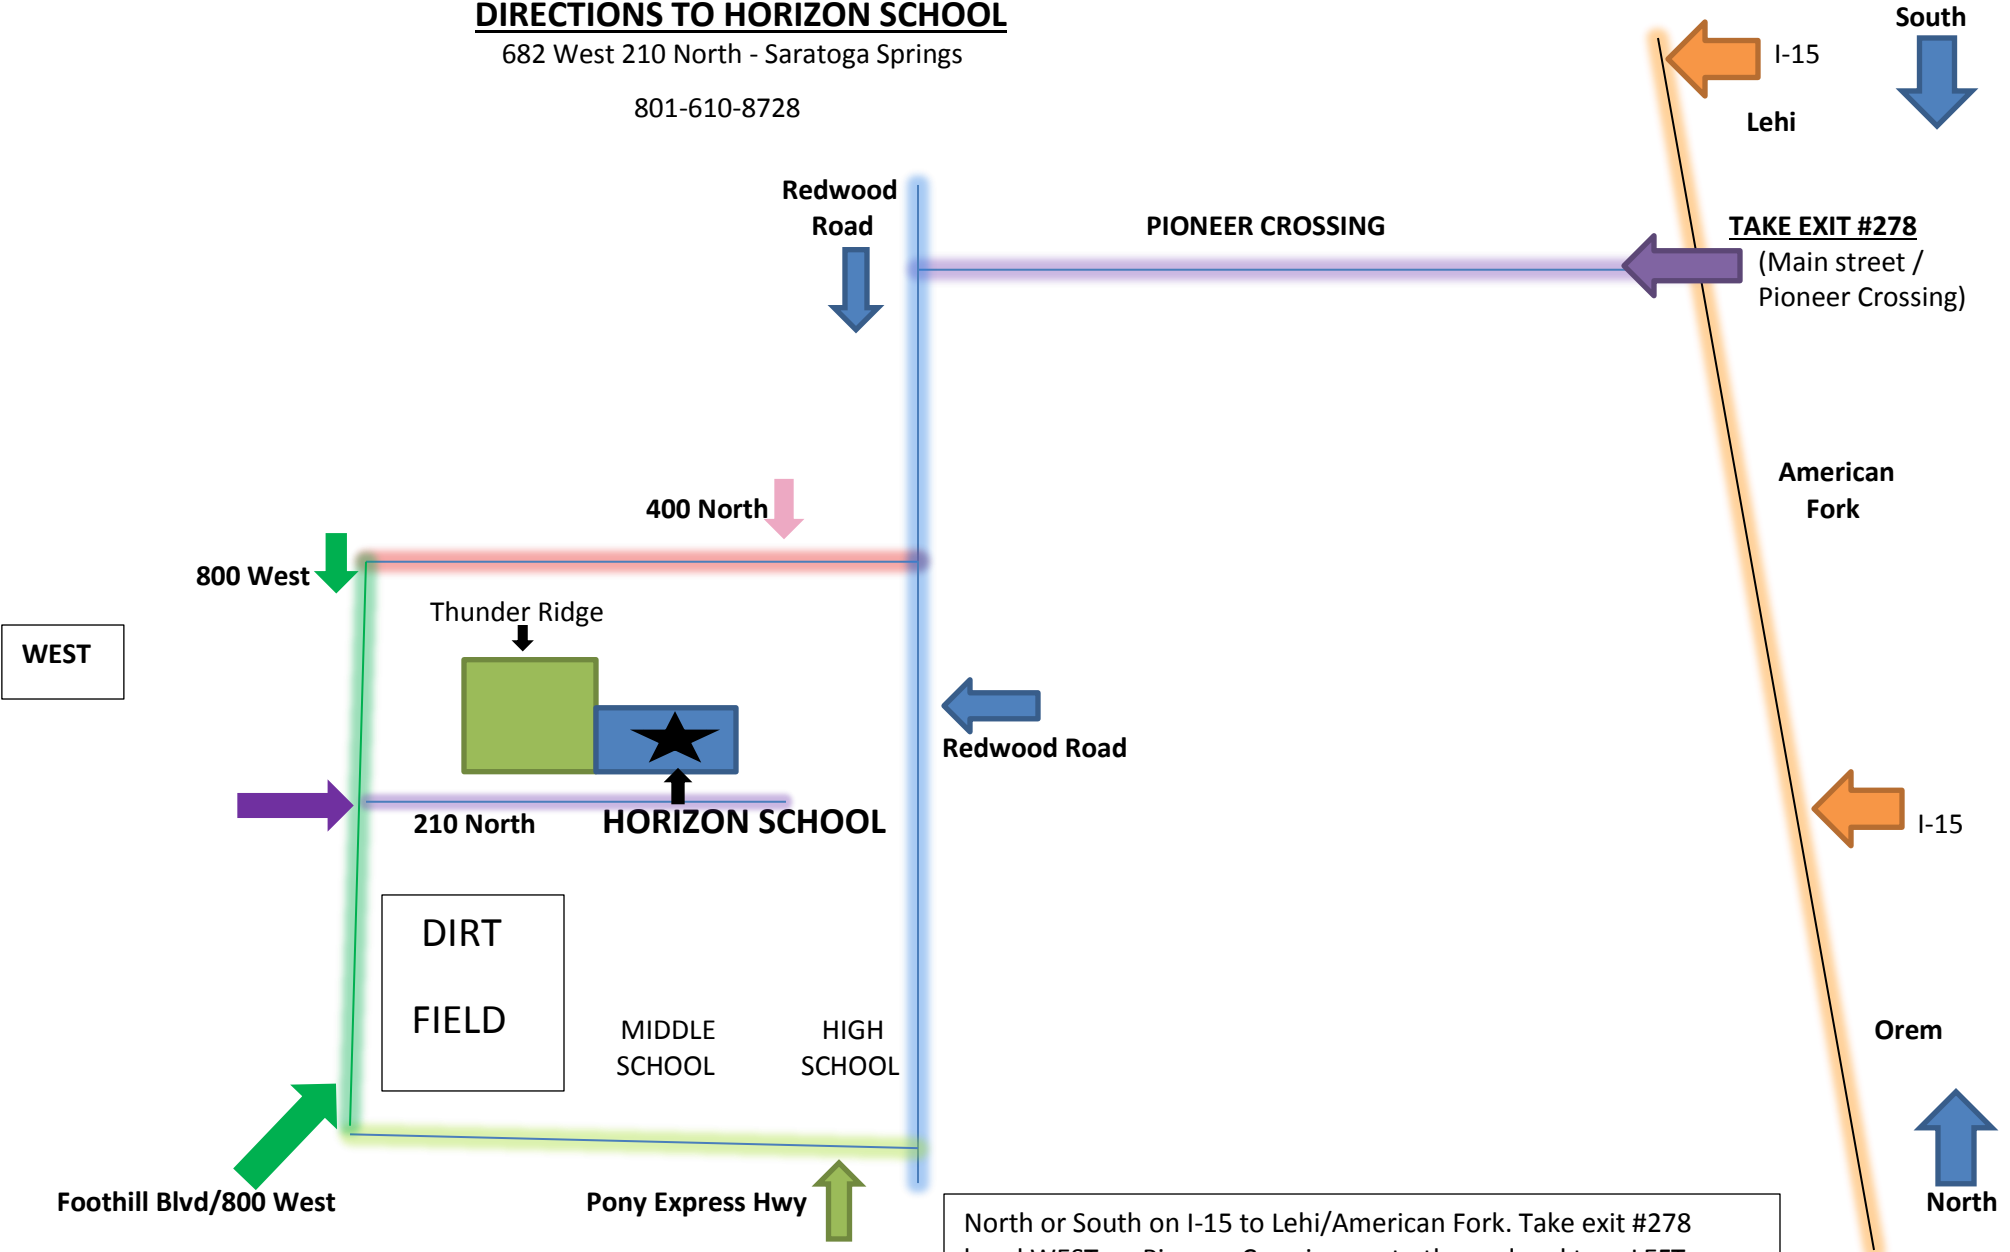

DIRECTIONS TO HORIZON SCHOOL

682 West 210 North - Saratoga Springs

801-610-8728

North or South on I-15 to Lehi/American Fork. Take exit #278 head WEST on Pioneer Crossing, go to the end and turn LEFT on Redwood Road. You can turn RIGHT at the first light on 400 North and go to the end and turn left. Or take a RIGHT at the next light, which is Pony Express Hwy and then turn right on Foothill Blvd/800 West to our School.