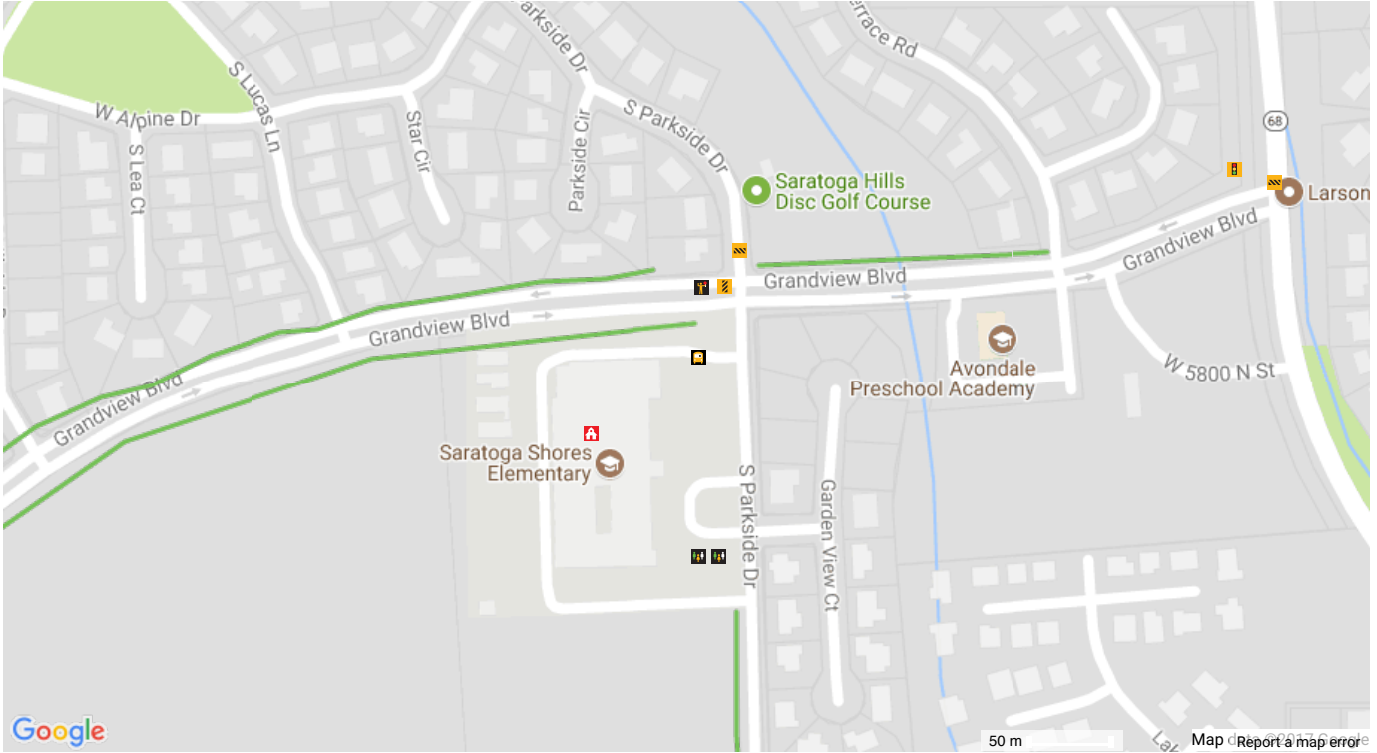

-  School
-  School Bus Loading
-  Student Drop-Off/Pickup
-  Hazard/Footnote
-  Crossing Guard
-  Traffic Signal
-  Yield Sign
-  Stop Sign
-  Crosswalk Vertical
-  Crosswalk Horizontal
-  Boundary
-  Safe Route

Saratoga Shores Elementary Map | 1415 South Parkside Drive, Saratoga Springs 84045

Contact: