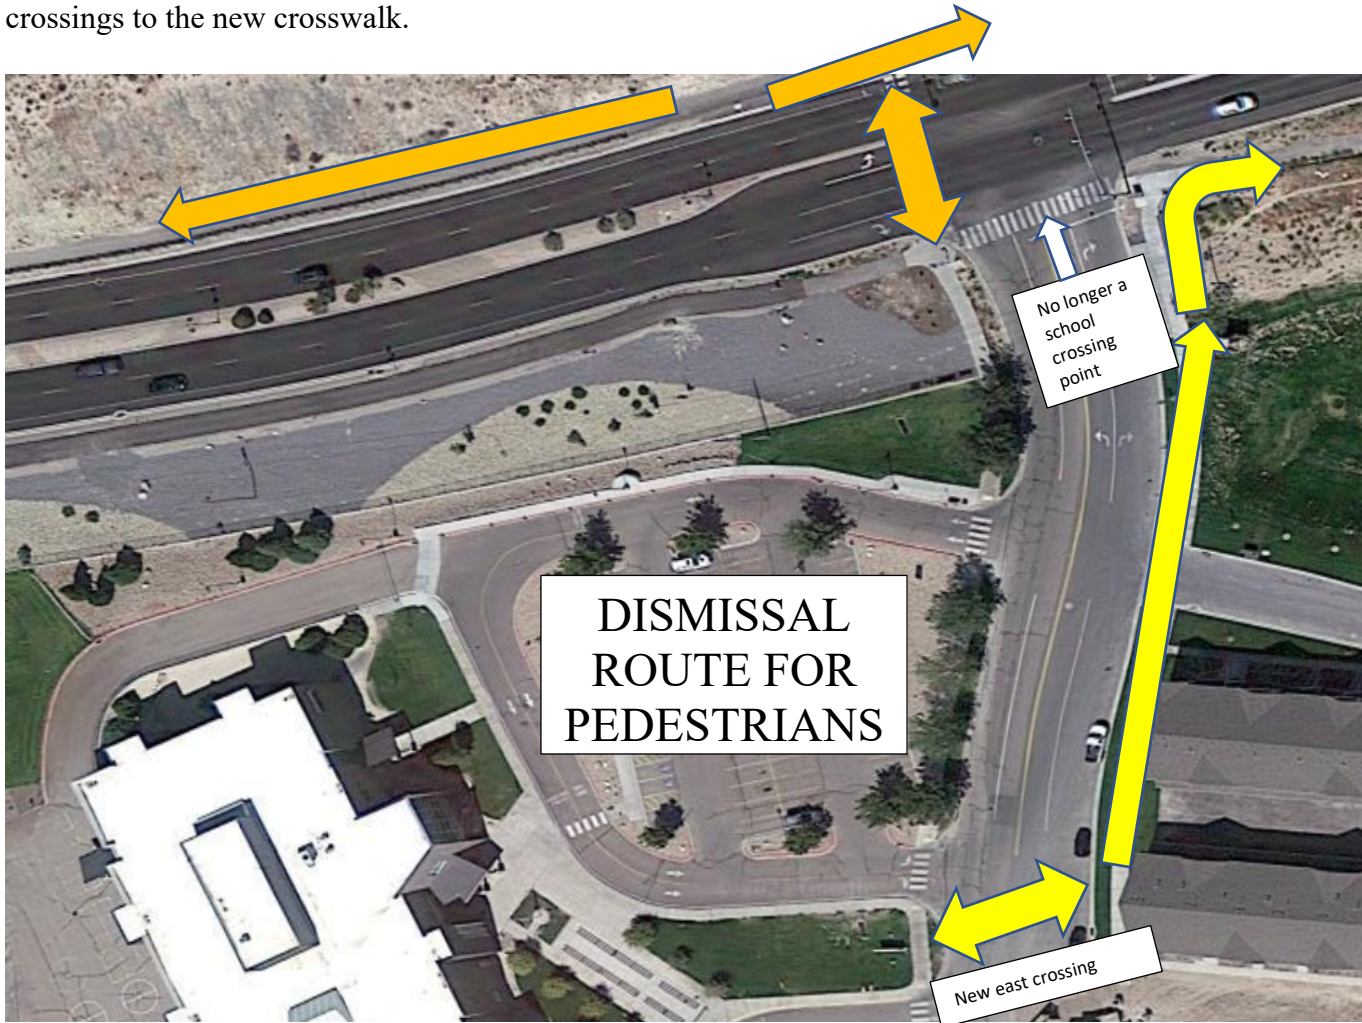

HIDDEN HOLLOW SCHOOL CROSSING CHANGES. DISMISSAL. November 2021

We are glad to announce that our new crosswalk is ready for use. The new crosswalk will serve pedestrians traveling east. Our previous crossing point will continue to serve pedestrians going north across Pony Express Parkway.

To assist drivers turning at the light at the junction of Pony Express and Hidden Valley Parkways, we are moving all eastbound pedestrian crossings to the new crosswalk.

A goal we all can agree on:

SAFETY FOR ALL STUDENTS AND PATRONS.

To accomplish this, we want to keep children and traffic separate and predicatable, both for pedestrians and drivers.