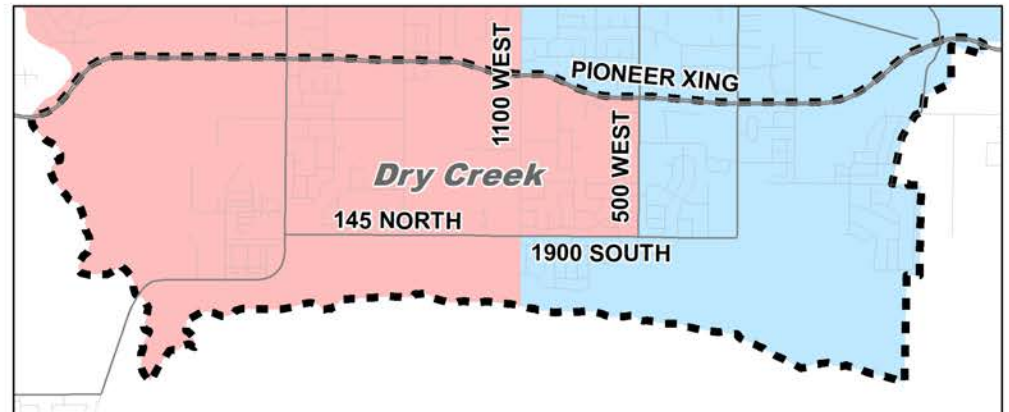

JUNIOR HIGH/MIDDLE SCHOOL PROPOSED BOUNDARIES

New Middle School in Lehi Opening Fall 2021

The following Elementary boundaries are encompassed by:

New Middle School

- Traverse Mountain
- Belmont
- Liberty Hills
- Fox Hollow
- Eaglecrest (Part N of 2600 N)

Lehi Jr

- Sego Lily
- Lehi
- Meadow
- Freedom $\frac{1}{3}$
- Eaglecrest (Part S of 2600 N)
- Dry Creek ($\frac{1}{2}$ of Dry Creek)

Willowcreek

- North Point
- River Rock
- Snow Springs
- Dry Creek ($\frac{1}{2}$ of Dry Creek)

JUNIOR HIGH/MIDDLE SCHOOL PROPOSED BOUNDARIES

New Middle School in Lehi Opening Fall 2021

JUNIOR HIGH/MIDDLE SCHOOL CURRENT AND PROPOSED BOUNDARIES

New Middle School in Lehi Opening Fall 2021

HIGH SCHOOL PROPOSED BOUNDARIES

Fall 2021

The following Jr High/Middle School boundaries* are encompassed by:

Skyridge

- All of New Middle School
- Part of Lehi Jr (east of I-15)

Lehi High

- All of Willowcreek
- Part of Lehi Jr (west of I-15)