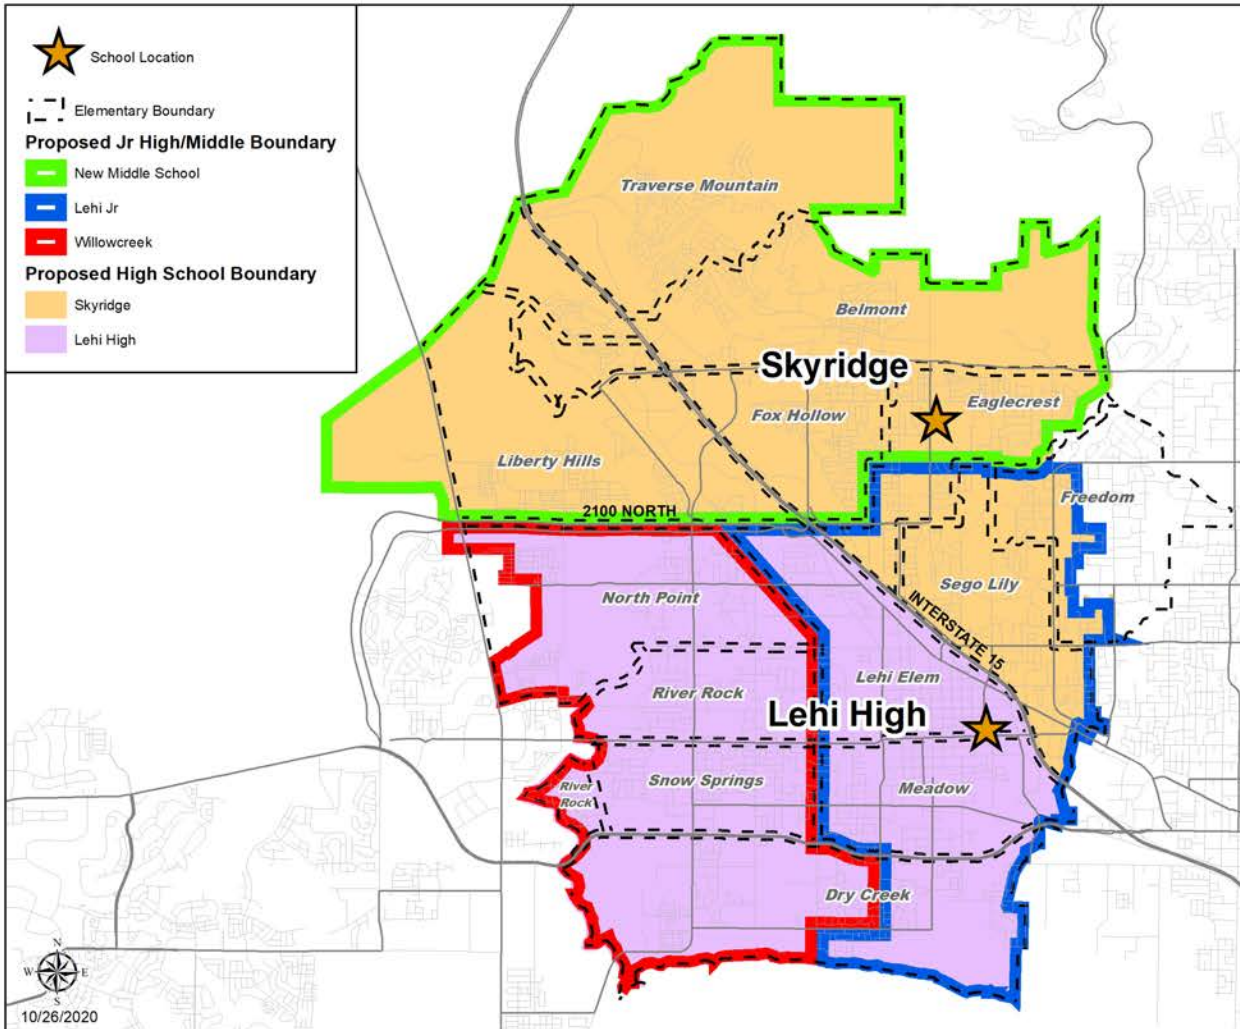

JUNIOR HIGH/MIDDLE SCHOOL PROPOSED BOUNDARIES

New Middle School in Lehi Opening Fall 2021

The following Elementary boundaries are encompassed by:

New Middle School

- Traverse Mountain
- Belmont
- Liberty Hills
- Fox Hollow
- Eaglecrest (Part N of 2600 N)

Lehi Jr

- Sego Lily
- Lehi
- Meadow
- Freedom $\frac{1}{3}$
- Eaglecrest (Part S of 2600 N)
- Dry Creek ($\frac{1}{2}$ of Dry Creek)

Willowcreek

- North Point
- River Rock
- Snow Springs
- Dry Creek ($\frac{1}{2}$ of Dry Creek)

JUNIOR HIGH/MIDDLE SCHOOL PROPOSED BOUNDARIES

New Middle School in Lehi Opening Fall 2021

JUNIOR HIGH/MIDDLE SCHOOL CURRENT AND PROPOSED BOUNDARIES

New Middle School in Lehi Opening Fall 2021

HIGH SCHOOL PROPOSED BOUNDARIES

Fall 2021

The following Jr High/Middle School boundaries* are encompassed by:

Skyridge

- All of New Middle School
- Part of Lehi Jr (east of I-15)

Lehi High

- All of Willowcreek
- Part of Lehi Jr (west of I-15)