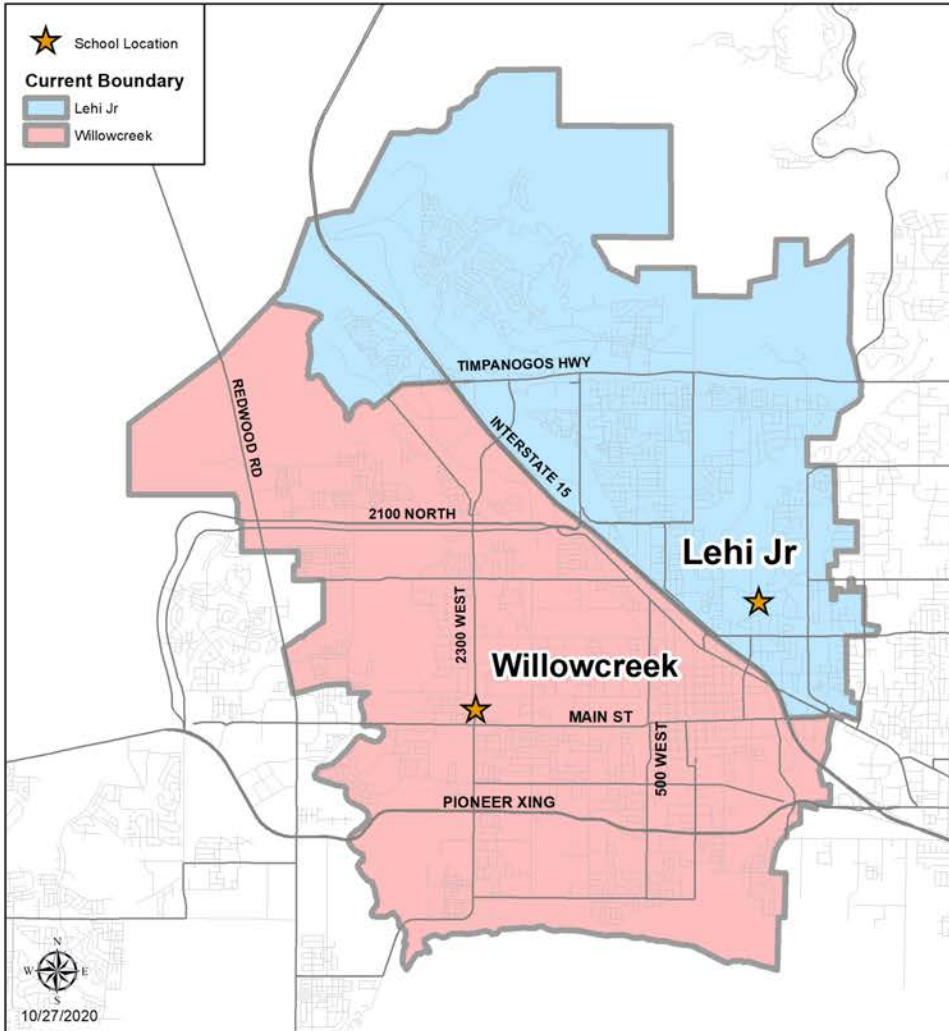

JUNIOR HIGH/MIDDLE SCHOOL PROPOSED BOUNDARIES

New Middle School in Lehi Opening Fall 2021

The following Elementary boundaries are encompassed by:

New Middle School

- Traverse Mountain
- Belmont
- Liberty Hills
- Fox Hollow
- Eaglecrest (Part N of 2600 N)

Lehi Jr

- Sego Lily
- Lehi
- Meadow
- Freedom $\frac{1}{3}$
- Eaglecrest (Part S of 2600 N)
- Dry Creek ($\frac{1}{2}$ of Dry Creek)

Willowcreek

- North Point
- River Rock
- Snow Springs
- Dry Creek ($\frac{1}{2}$ of Dry Creek)

JUNIOR HIGH/MIDDLE SCHOOL PROPOSED BOUNDARIES

New Middle School in Lehi Opening Fall 2021

JUNIOR HIGH/MIDDLE SCHOOL CURRENT AND PROPOSED BOUNDARIES

New Middle School in Lehi Opening Fall 2021

HIGH SCHOOL PROPOSED BOUNDARIES

Fall 2021

The following Jr High/Middle School boundaries* are encompassed by:

Skyridge

- All of New Middle School
- Part of Lehi Jr (east of I-15)

Lehi High

- All of Willowcreek
- Part of Lehi Jr (west of I-15)