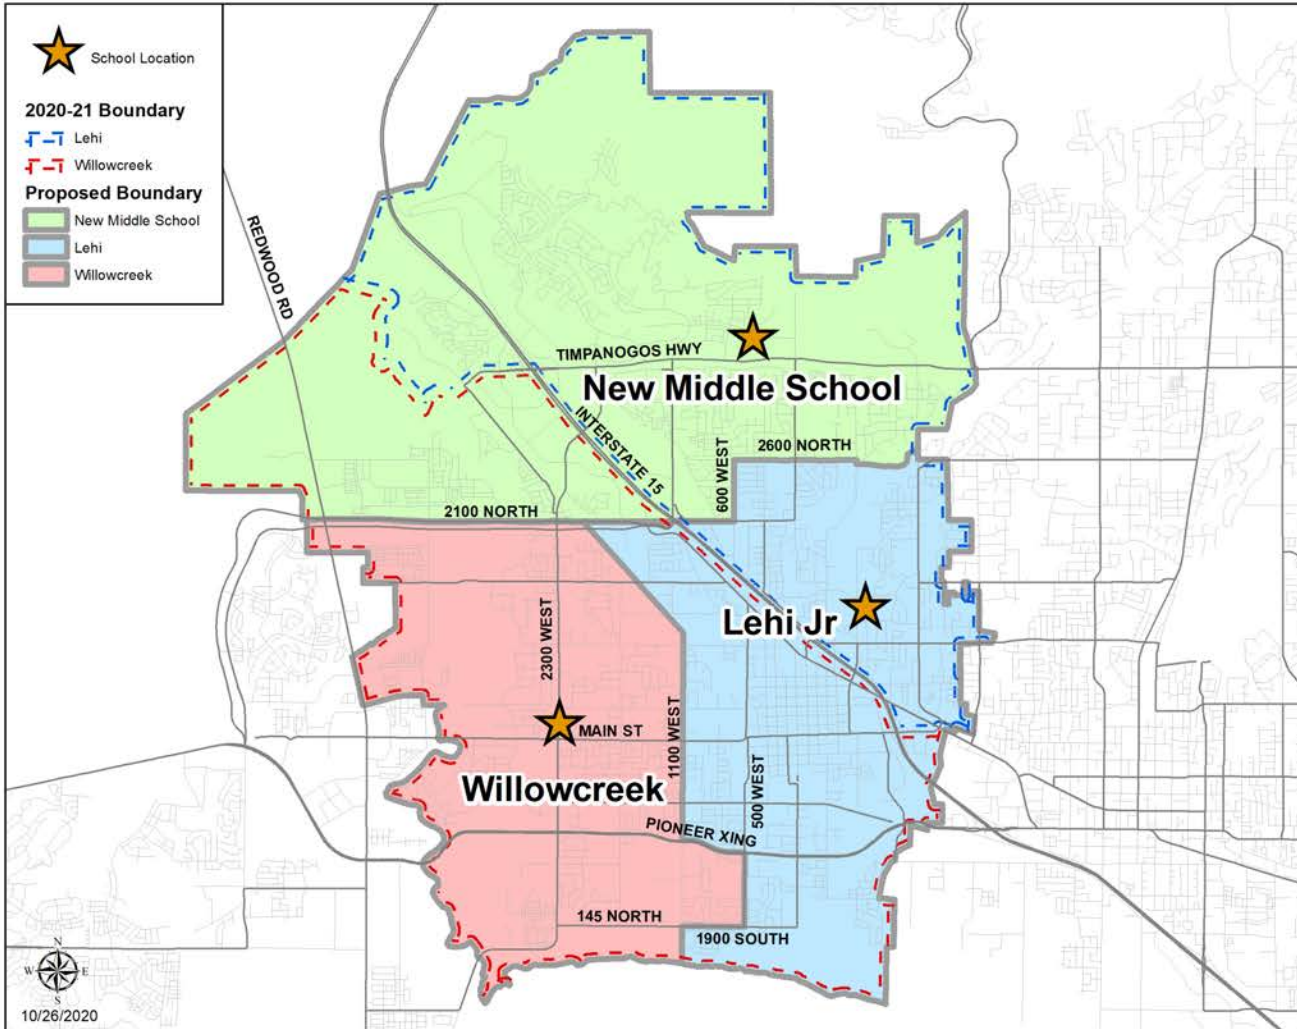

JUNIOR HIGH/MIDDLE SCHOOL PROPOSED BOUNDARIES

New Middle School in Lehi Opening Fall 2021

The following Elementary boundaries are encompassed by:

New Middle School

- Traverse Mountain
- Belmont
- Liberty Hills
- Fox Hollow
- Eaglecrest (Part N of 2600 N)

Lehi Jr

- Sego Lily
- Lehi
- Meadow
- Freedom $\frac{1}{3}$
- Eaglecrest (Part S of 2600 N)
- Dry Creek ($\frac{1}{2}$ of Dry Creek)

Willowcreek

- North Point
- River Rock
- Snow Springs
- Dry Creek ($\frac{1}{2}$ of Dry Creek)

JUNIOR HIGH/MIDDLE SCHOOL PROPOSED BOUNDARIES

New Middle School in Lehi Opening Fall 2021

JUNIOR HIGH/MIDDLE SCHOOL CURRENT AND PROPOSED BOUNDARIES

New Middle School in Lehi Opening Fall 2021

HIGH SCHOOL PROPOSED BOUNDARIES

Fall 2021

The following Jr High/Middle School boundaries* are encompassed by:

Skyridge

- All of New Middle School
- Part of Lehi Jr (east of I-15)

Lehi High

- All of Willowcreek
- Part of Lehi Jr (west of I-15)