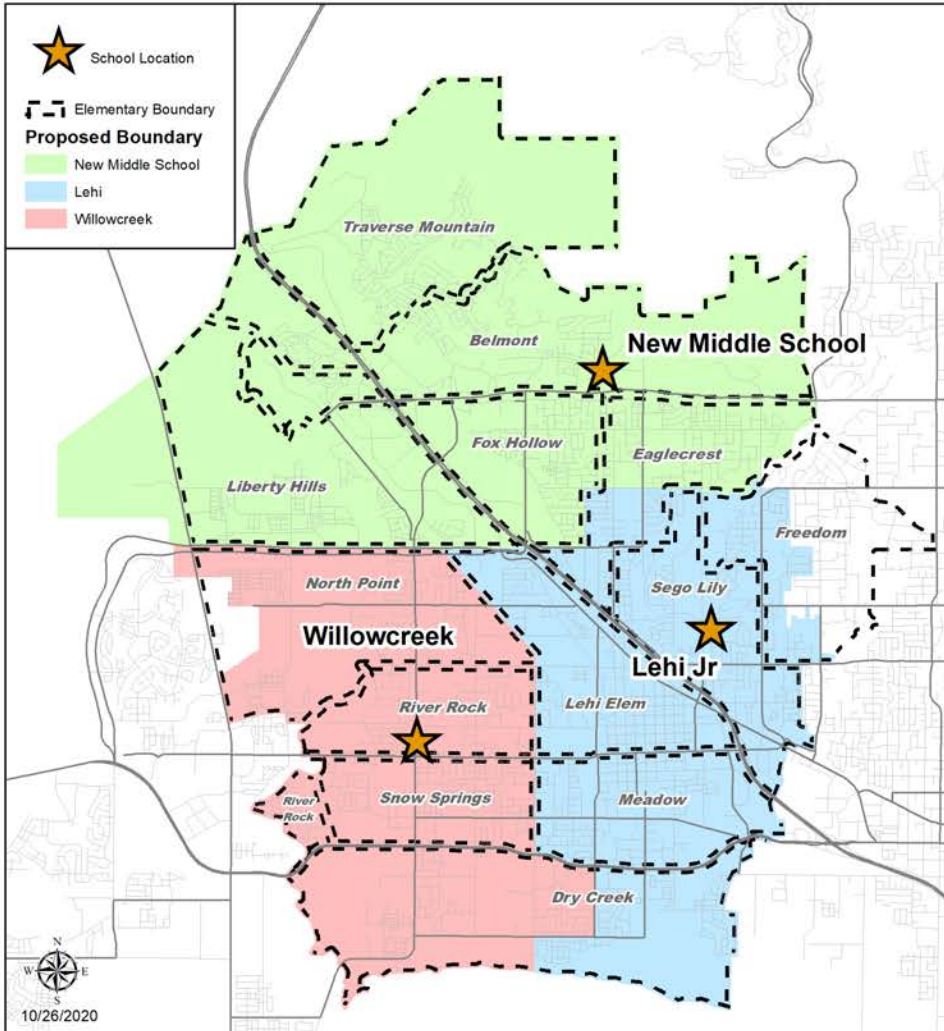

JUNIOR HIGH/MIDDLE SCHOOL PROPOSED BOUNDARIES

New Middle School in Lehi Opening Fall 2021

The following Elementary boundaries are encompassed by:

New Middle School

- Traverse Mountain
- Belmont
- Liberty Hills
- Fox Hollow
- Eaglecrest (Part N of 2600 N)

Lehi Jr

- Sego Lily
- Lehi
- Meadow
- Freedom $\frac{1}{3}$
- Eaglecrest (Part S of 2600 N)
- Dry Creek ($\frac{1}{2}$ of Dry Creek)

Willowcreek

- North Point
- River Rock
- Snow Springs
- Dry Creek ($\frac{1}{2}$ of Dry Creek)

JUNIOR HIGH/MIDDLE SCHOOL PROPOSED BOUNDARIES

New Middle School in Lehi Opening Fall 2021

JUNIOR HIGH/MIDDLE SCHOOL CURRENT AND PROPOSED BOUNDARIES

New Middle School in Lehi Opening Fall 2021

HIGH SCHOOL PROPOSED BOUNDARIES

Fall 2021

The following Jr High/Middle School boundaries* are encompassed by:

Skyridge

- All of New Middle School
- Part of Lehi Jr (east of I-15)

Lehi High

- All of Willowcreek
- Part of Lehi Jr (west of I-15)