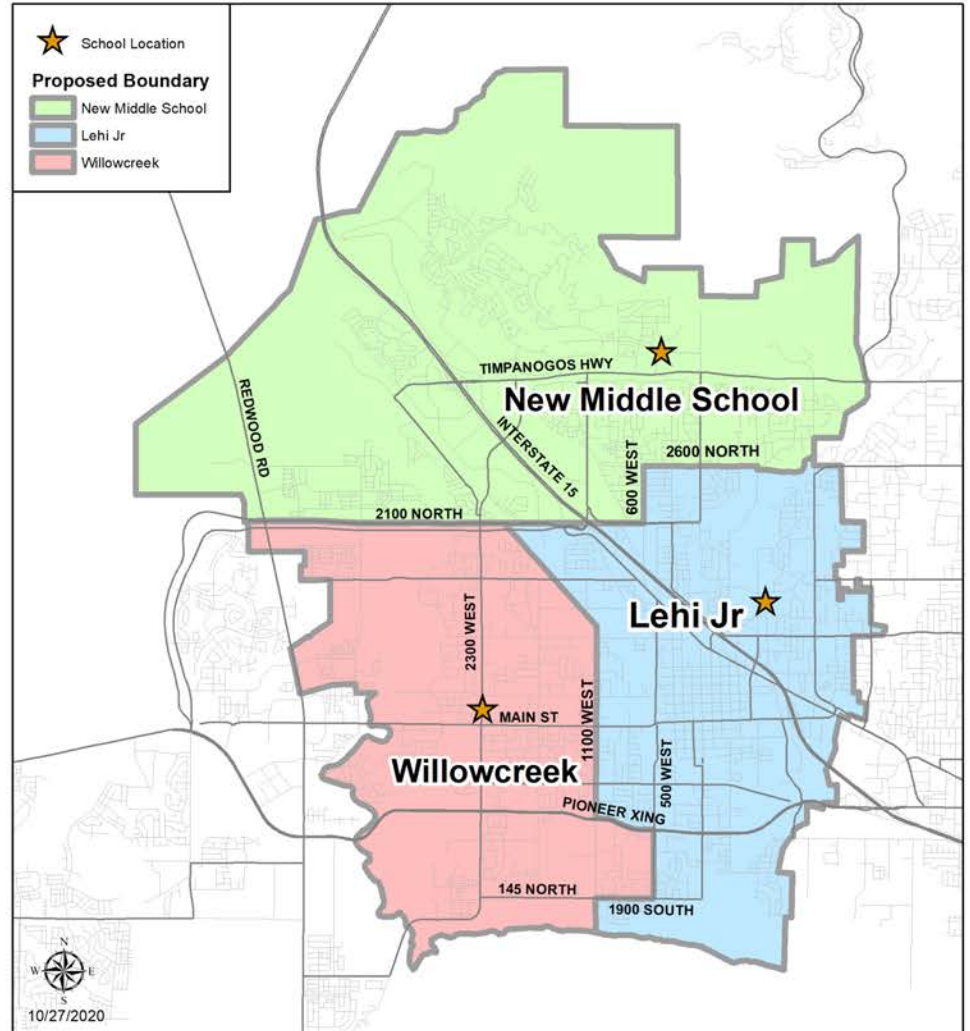

JUNIOR HIGH/MIDDLE SCHOOL PROPOSED BOUNDARIES

New Middle School in Lehi Opening Fall 2021

The following Elementary boundaries are encompassed by:

New Middle School

- Traverse Mountain
- Belmont
- Liberty Hills
- Fox Hollow
- Eaglecrest (Part N of 2600 N)

Lehi Jr

- Sego Lily
- Lehi
- Meadow
- Freedom $\frac{1}{3}$
- Eaglecrest (Part S of 2600 N)
- Dry Creek ($\frac{1}{2}$ of Dry Creek)

Willowcreek

- North Point
- River Rock
- Snow Springs
- Dry Creek ($\frac{1}{2}$ of Dry Creek)

JUNIOR HIGH/MIDDLE SCHOOL PROPOSED BOUNDARIES

New Middle School in Lehi Opening Fall 2021

JUNIOR HIGH/MIDDLE SCHOOL CURRENT AND PROPOSED BOUNDARIES

New Middle School in Lehi Opening Fall 2021

HIGH SCHOOL PROPOSED BOUNDARIES

Fall 2021

The following Jr High/Middle School boundaries* are encompassed by:

Skyridge

- All of New Middle School
- Part of Lehi Jr (east of I-15)

Lehi High

- All of Willowcreek
- Part of Lehi Jr (west of I-15)