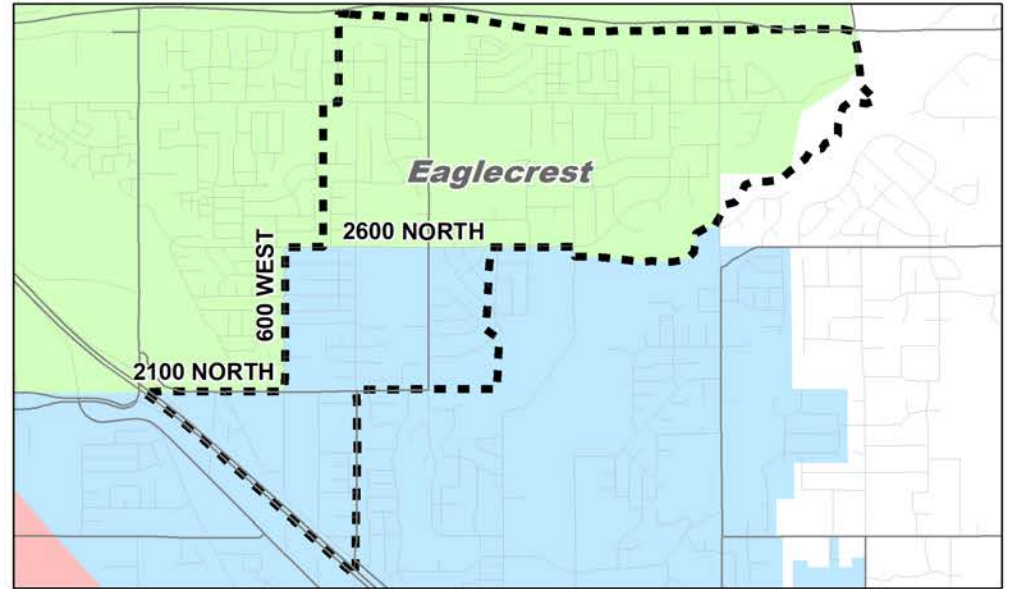

JUNIOR HIGH/MIDDLE SCHOOL PROPOSED BOUNDARIES

New Middle School in Lehi Opening Fall 2021

The following Elementary boundaries are encompassed by:

New Middle School

- Traverse Mountain
- Belmont
- Liberty Hills
- Fox Hollow
- Eaglecrest (Part N of 2600 N)

Lehi Jr

- Sego Lily
- Lehi
- Meadow
- Freedom $\frac{1}{3}$
- Eaglecrest (Part S of 2600 N)
- Dry Creek ($\frac{1}{2}$ of Dry Creek)

Willowcreek

- North Point
- River Rock
- Snow Springs
- Dry Creek ($\frac{1}{2}$ of Dry Creek)

JUNIOR HIGH/MIDDLE SCHOOL PROPOSED BOUNDARIES

New Middle School in Lehi Opening Fall 2021

JUNIOR HIGH/MIDDLE SCHOOL CURRENT AND PROPOSED BOUNDARIES

New Middle School in Lehi Opening Fall 2021

HIGH SCHOOL PROPOSED BOUNDARIES

Fall 2021

The following Jr High/Middle School boundaries* are encompassed by:

Skyridge

- All of New Middle School
- Part of Lehi Jr (east of I-15)

Lehi High

- All of Willowcreek
- Part of Lehi Jr (west of I-15)