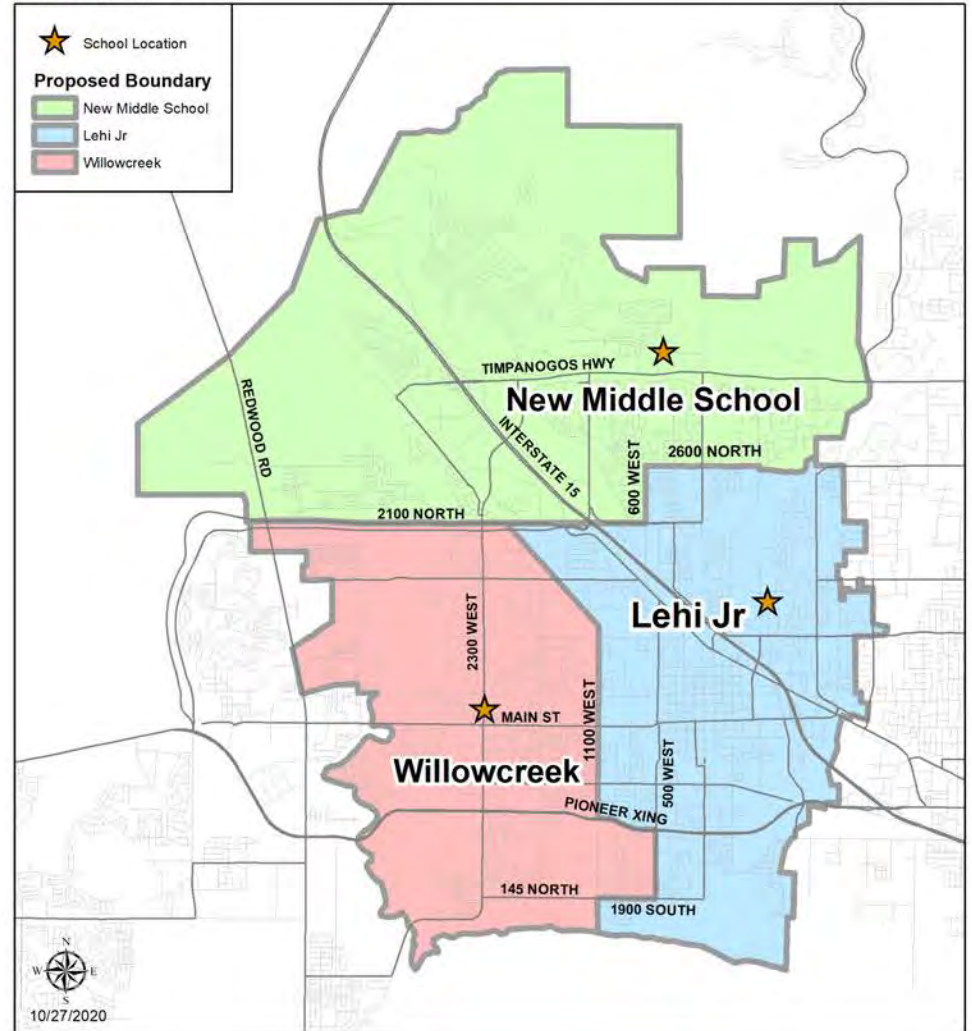

JUNIOR HIGH/MIDDLE SCHOOL PROPOSED BOUNDARIES

New Middle School in Lehi Opening Fall 2021

The following Elementary boundaries are encompassed by:

New Middle School

- Traverse Mountain
- Belmont
- Liberty Hills
- Fox Hollow
- Eaglecrest (Part N of 2600 N)

Lehi Jr

- Sego Lily
- Lehi
- Meadow
- Freedom 1/3
- Eaglecrest (Part S of 2600 N)
- Dry Creek (1/2 of Dry Creek)

Willowcreek

- North Point
- River Rock
- Snow Springs
- Dry Creek (1/2 of Dry Creek)

JUNIOR HIGH/MIDDLE SCHOOL PROPOSED BOUNDARIES

New Middle School in Lehi Opening Fall 2021

JUNIOR HIGH/MIDDLE SCHOOL CURRENT AND PROPOSED BOUNDARIES

New Middle School in Lehi Opening Fall 2021

HIGH SCHOOL PROPOSED BOUNDARIES

Fall 2021

The following Jr High/Middle School boundaries* are encompassed by:

Skyridge

- All of New Middle School
- Part of Lehi Jr (east of I-15)

Lehi High

- All of Willowcreek
- Part of Lehi Jr (west of I-15)

*using proposed boundaries.