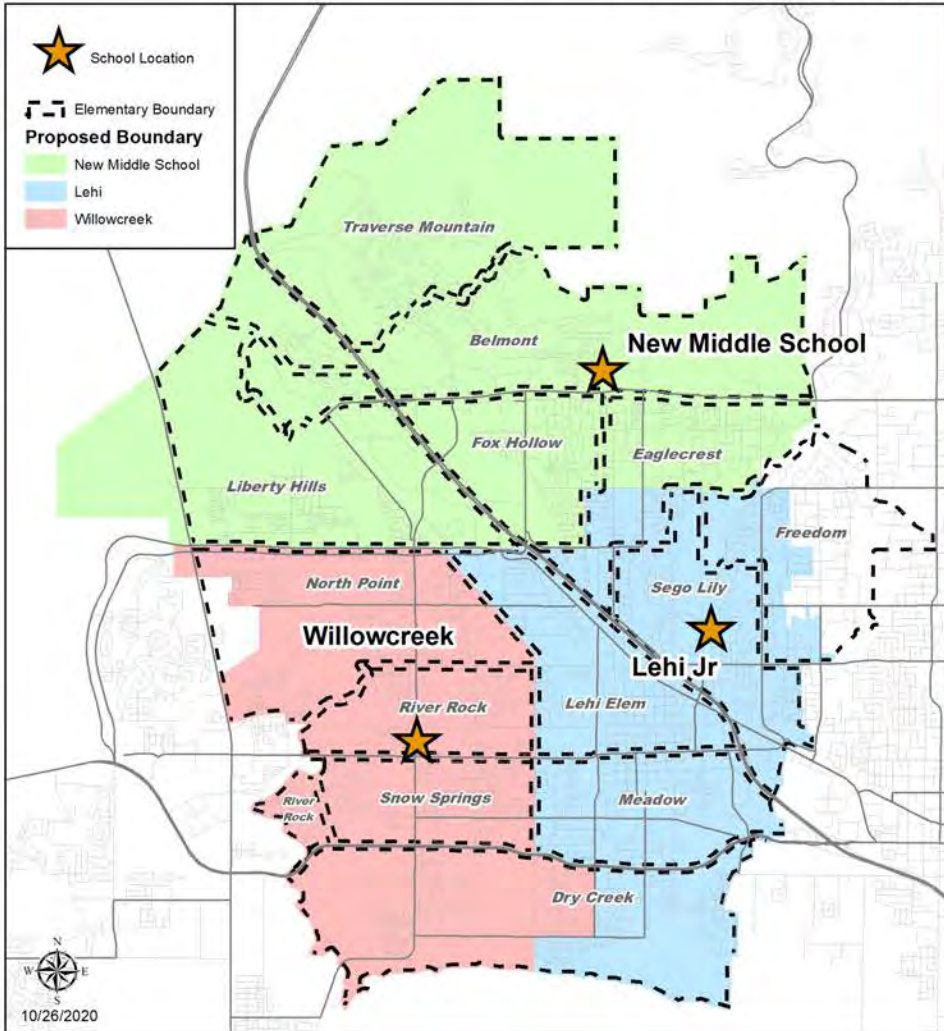

JUNIOR HIGH/MIDDLE SCHOOL PROPOSED BOUNDARIES

New Middle School in Lehi Opening Fall 2021

The following Elementary boundaries are encompassed by:

New Middle School

- Traverse Mountain
- Belmont
- Liberty Hills
- Fox Hollow
- Eaglecrest (Part N of 2600 N)

Lehi Jr

- Sego Lily
- Lehi
- Meadow
- Freedom 1/3
- Eaglecrest (Part S of 2600 N)
- Dry Creek (1/2 of Dry Creek)

Willowcreek

- North Point
- River Rock
- Snow Springs
- Dry Creek (1/2 of Dry Creek)

JUNIOR HIGH/MIDDLE SCHOOL PROPOSED BOUNDARIES

New Middle School in Lehi Opening Fall 2021

JUNIOR HIGH/MIDDLE SCHOOL CURRENT AND PROPOSED BOUNDARIES

New Middle School in Lehi Opening Fall 2021

HIGH SCHOOL PROPOSED BOUNDARIES

Fall 2021

The following Jr High/Middle School boundaries* are encompassed by:

Skyridge

- All of New Middle School
- Part of Lehi Jr (east of I-15)

Lehi High

- All of Willowcreek
- Part of Lehi Jr (west of I-15)

*using proposed boundaries.