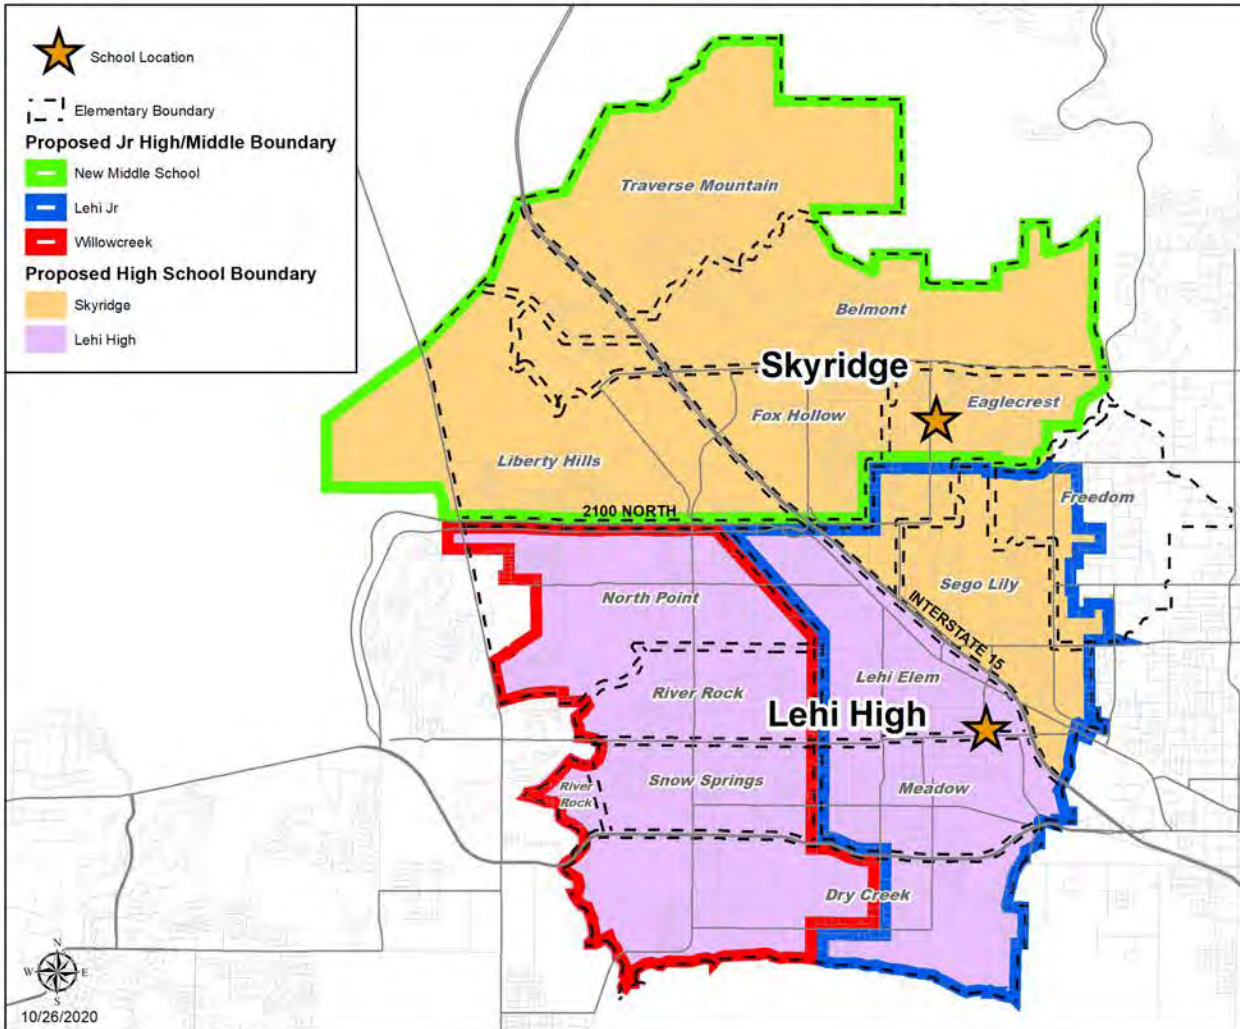

JUNIOR HIGH/MIDDLE SCHOOL PROPOSED BOUNDARIES

New Middle School in Lehi Opening Fall 2021

The following Elementary boundaries are encompassed by:

New Middle School

- Traverse Mountain
- Belmont
- Liberty Hills
- Fox Hollow
- Eaglecrest (Part N of 2600 N)

Lehi Jr

- Sego Lily
- Lehi
- Meadow
- Freedom 1/3
- Eaglecrest (Part S of 2600 N)
- Dry Creek (1/2 of Dry Creek)

Willowcreek

- North Point
- River Rock
- Snow Springs
- Dry Creek (1/2 of Dry Creek)

JUNIOR HIGH/MIDDLE SCHOOL PROPOSED BOUNDARIES

New Middle School in Lehi Opening Fall 2021

JUNIOR HIGH/MIDDLE SCHOOL CURRENT AND PROPOSED BOUNDARIES

New Middle School in Lehi Opening Fall 2021

HIGH SCHOOL PROPOSED BOUNDARIES

Fall 2021

The following Jr High/Middle School boundaries* are encompassed by:

Skyridge

- All of New Middle School
- Part of Lehi Jr (east of I-15)

Lehi High

- All of Willowcreek
- Part of Lehi Jr (west of I-15)

*using proposed boundaries.