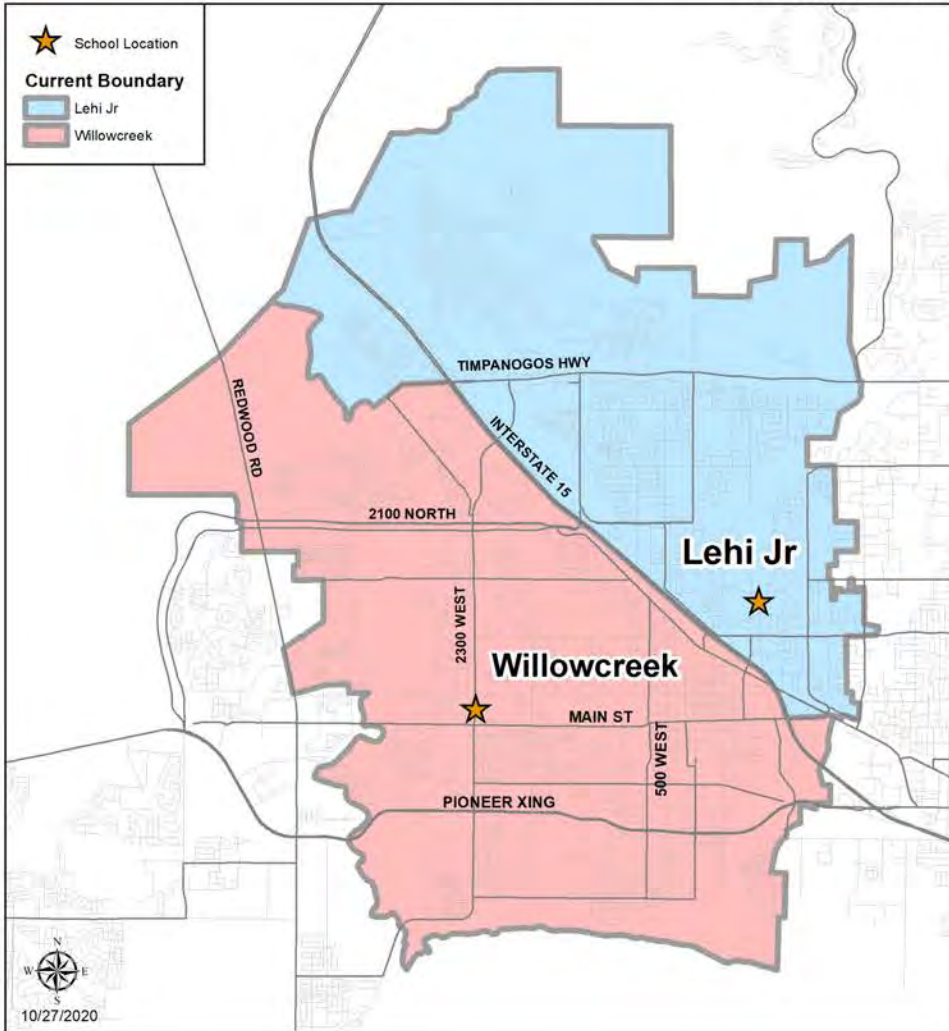

JUNIOR HIGH/MIDDLE SCHOOL PROPOSED BOUNDARIES

New Middle School in Lehi Opening Fall 2021

The following Elementary boundaries are encompassed by:

New Middle School

- Traverse Mountain
- Belmont
- Liberty Hills
- Fox Hollow
- Eaglecrest (Part N of 2600 N)

Lehi Jr

- Sego Lily
- Lehi
- Meadow
- Freedom 1/3
- Eaglecrest (Part S of 2600 N)
- Dry Creek (1/2 of Dry Creek)

Willowcreek

- North Point
- River Rock
- Snow Springs
- Dry Creek (1/2 of Dry Creek)

JUNIOR HIGH/MIDDLE SCHOOL PROPOSED BOUNDARIES

New Middle School in Lehi Opening Fall 2021

JUNIOR HIGH/MIDDLE SCHOOL CURRENT AND PROPOSED BOUNDARIES

New Middle School in Lehi Opening Fall 2021

HIGH SCHOOL PROPOSED BOUNDARIES

Fall 2021

The following Jr High/Middle School boundaries* are encompassed by:

Skyridge

- All of New Middle School
- Part of Lehi Jr (east of I-15)

Lehi High

- All of Willowcreek
- Part of Lehi Jr (west of I-15)

*using proposed boundaries.