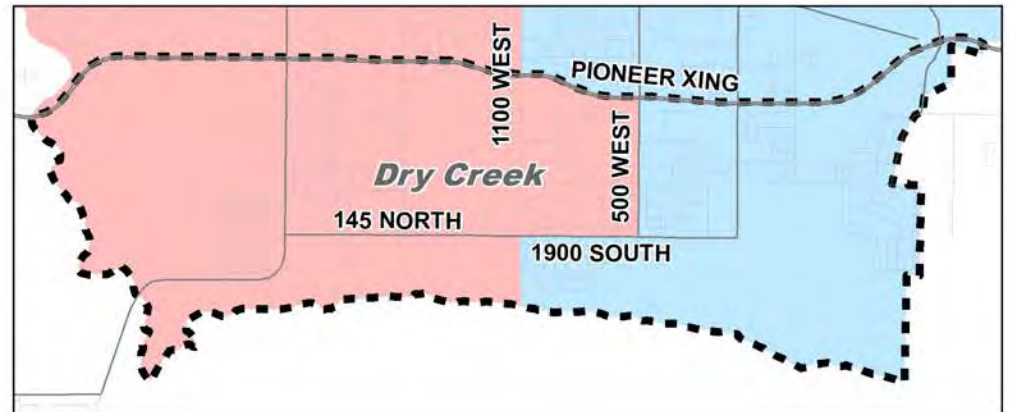

JUNIOR HIGH/MIDDLE SCHOOL PROPOSED BOUNDARIES

New Middle School in Lehi Opening Fall 2021

The following Elementary boundaries are encompassed by:

New Middle School

- Traverse Mountain
- Belmont
- Liberty Hills
- Fox Hollow
- Eaglecrest (Part N of 2600 N)

Lehi Jr

- Sego Lily
- Lehi
- Meadow
- Freedom 1/3
- Eaglecrest (Part S of 2600 N)
- Dry Creek (1/2 of Dry Creek)

Willowcreek

- North Point
- River Rock
- Snow Springs
- Dry Creek (1/2 of Dry Creek)

JUNIOR HIGH/MIDDLE SCHOOL PROPOSED BOUNDARIES

New Middle School in Lehi Opening Fall 2021

JUNIOR HIGH/MIDDLE SCHOOL CURRENT AND PROPOSED BOUNDARIES

New Middle School in Lehi Opening Fall 2021

HIGH SCHOOL PROPOSED BOUNDARIES

Fall 2021

The following Jr High/Middle School boundaries* are encompassed by:

Skyridge

- All of New Middle School
- Part of Lehi Jr (east of I-15)

Lehi High

- All of Willowcreek
- Part of Lehi Jr (west of I-15)

*using proposed boundaries.