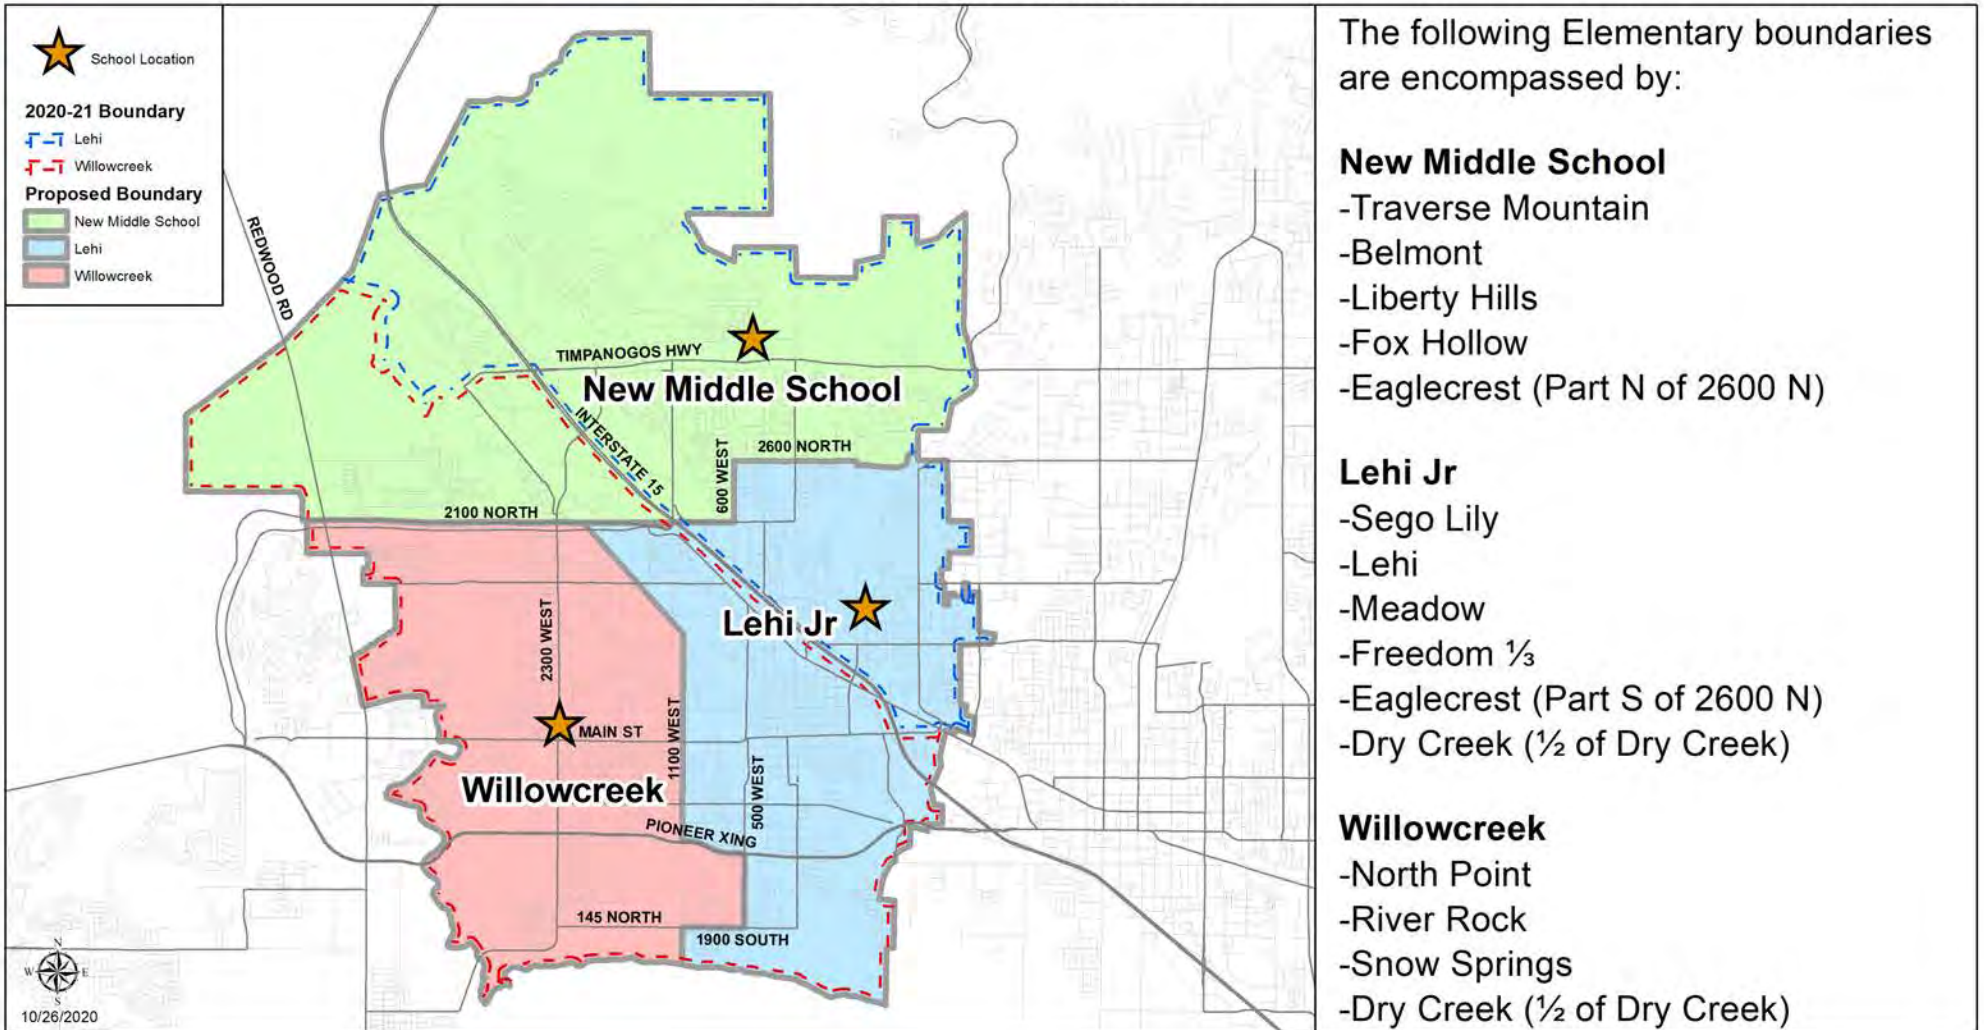

JUNIOR HIGH/MIDDLE SCHOOL PROPOSED BOUNDARIES

New Middle School in Lehi Opening Fall 2021

The following Elementary boundaries are encompassed by:

New Middle School

- Traverse Mountain
- Belmont
- Liberty Hills
- Fox Hollow
- Eaglecrest (Part N of 2600 N)

Lehi Jr

- Sego Lily
- Lehi
- Meadow
- Freedom 1/3
- Eaglecrest (Part S of 2600 N)
- Dry Creek (1/2 of Dry Creek)

Willowcreek

- North Point
- River Rock
- Snow Springs
- Dry Creek (1/2 of Dry Creek)

JUNIOR HIGH/MIDDLE SCHOOL PROPOSED BOUNDARIES

Skyridge

- All of New Middle School
- Part of Lehi Jr (east of I-15)

Lehi High

- All of Willowcreek
- Part of Lehi Jr (west of I-15)

*using proposed boundaries.